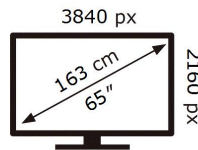

ENERGY

SAMSUNG

UE65AU8072U

137 kWh/1000h

ABCDEF **G**

176 kWh/1000h

2019/2013